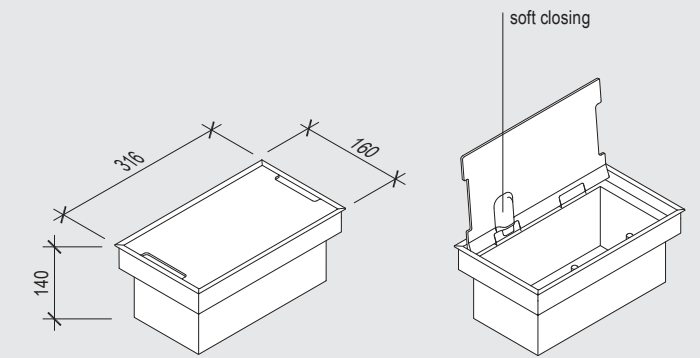

OFF0300PX

alluminio verniciato piombo
aluminum piombo painted